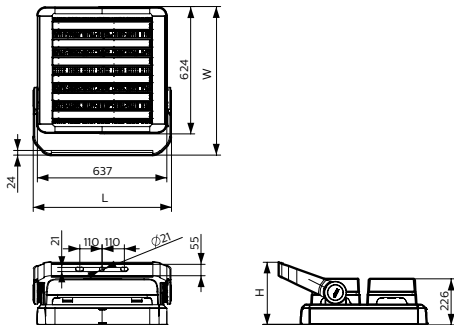

Application Conditions

Ambient temperature range	-40 to +50 °C
Maximum dim level	Not applicable

Product Data

Full product code	911401826498
Order product name	BVP621 LED504/NW 480W 220-240V SMB GM
Order code	911401826498
Numerator - Quantity Per Pack	1
Numerator - Packs per outer box	1
Material Nr. (12NC)	911401826498
Net Weight (Piece)	21.999 kg

Dimensional drawing

BVP621/BVP622/EVP622 SportsStar